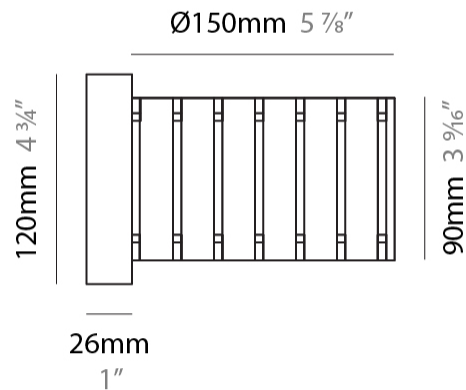

PROJECT	
TYPE	
SPECIFIER	
QUANTITY	
DATE	

LUZ OCULTA WOOD SURFACE

D53031- -
base number   Finish Options   Finish Options

1. To build a product code in our configurator select the specify button on the base model # product page
2. To build a manual product code on this datasheet choose from the options listed below in blue font and add the suffix to the base model #

GENERAL

Series: Luz Oculta
Subseries: Luz Oculta Wood
Brand: Fambuena
Division: Design
Mounting Type: Surface
Mounting Location: Wall
Subcategory: Ambient

PHYSICAL

Shape: Cylinder
Diameter (mm): 150
Diameter (in): 5 7/8
Height (mm): 90
Height (in): 3 9/16
Light Distribution: Direct / Indirect
Fixture Finish: [DOW](#) / [NAT](#)
Holder Finish: BRA / BRZ
Fixture Material: Metal / Wood

ELECTRICAL

Number of Lamps: 1
Lamp Type: LED Retrofit
Lamp Shape: T4
Bulb Included: Bulb Not Included
Max. Wattage Per Lamp (W): 3
Lamp Base: G9
Input Voltage (V): 120

LED

OPTICAL

RATINGS AND CERTIFICATIONS

Certified By: Certified for North American Standards
IP rating: IP20